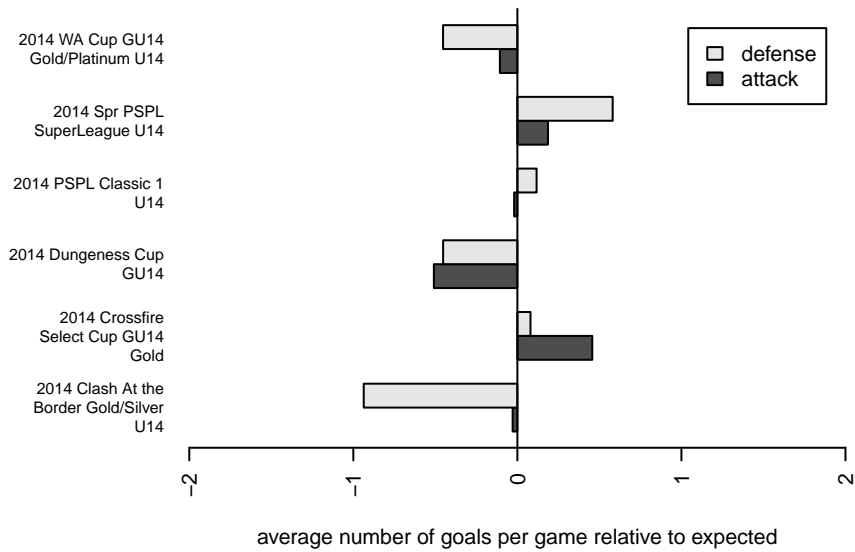

**attack and defense variance (black dot)
relative to other teams
and top 10 in region**

**attack and defense rating
relative to others at age
and all opponents in last 13 months**

Performance relative to 13 month average