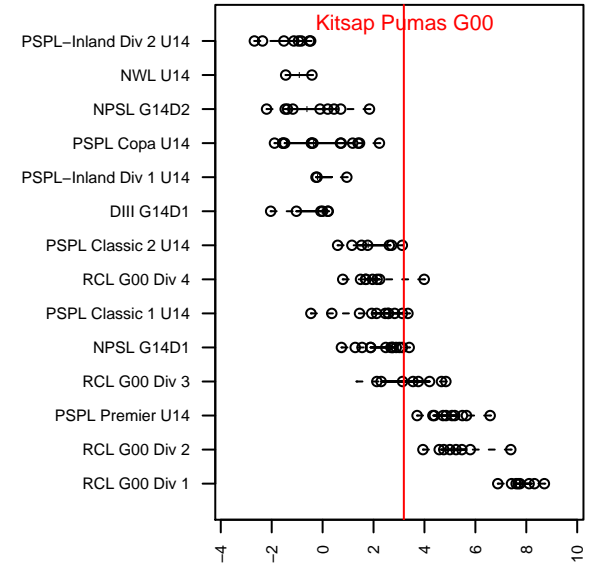

**attack and defense variance (black dot)
relative to other teams
and top 10 in region**

**attack and defense rating
relative to others at age
and all opponents in last 13 months**

Performance relative to 13 month average